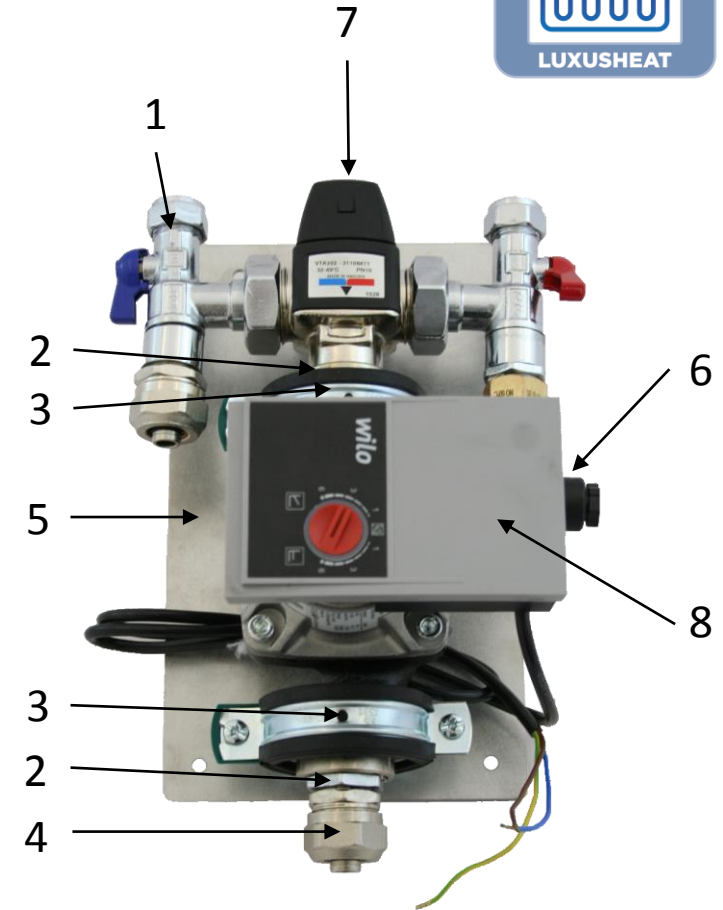

Luxusheat Water Temperature controls

Spare Parts

| 1RMWTC | | | | |
|-----------------------|--|----------|---------|----|
| Product Code | Description | Quantity | Price | ID |
| COMBI-VALVE-015 | 15mm x 1" (1 pair red/blue) chrome combi angle valve | 1.00 | £26.67 | 1 |
| ESS-BSP-FLG-C | Screwed flange to drawing HPB59-3 Nickel plated | 2.00 | £3.33 | 2 |
| ESS-FLG-NUT-C | Flange nut Dn40 nickel plated Art 6622-20-02 | 2.00 | £3.93 | 2 |
| ESS-MBRBUSH-CP-FD | 25mm Chromed reducing bush 1 male to 1/2 female | 1.00 | £6.31 | 2 |
| ESS-PIPE-CLIP-56 | Pipe clamp suit 50-56mm | 2.00 | £3.50 | 3 |
| ESS-SINGLE-LOOP-PLATE | 3mm SS Backing plate suit Single loop pump set Countersunk | 1.00 | 20.24 | 5 |
| ESS-TFS35-50-15MM-NO | 15mm Temp Switch set point 50'c NO insertion 20mm | 1.00 | £66.67 | 6 |
| VTA352-35-60-SPECIAL | VTA352 TMV 35C-60C G25mm No. Knob Leak through | 1.00 | £66.07 | 7 |
| Wilo25/6 | Wilo pump Yonos para RS25/6-RKA | 1.00 | £161.64 | 8 |

Luxusheat Water Temperature controls

Spare Parts

| CCS14KW | | | | |
|---------------------|---|----------|---------|----|
| Product Code | Description | Quantity | Price | ID |
| 05B040N002 | Nickel plated Cross Connection Coupling 3/4" X 1 1/2" Only | 1.00 | £153.10 | 1 |
| 630A20N0001 | Nickel Plated 3/4" x 1 1/2" bsp female 4 way thermostatic mix | 1.00 | £172.90 | 2 |
| BRASS-ELBOW-22 | 20mm Brass Elbow male BSP x 22mm compression | 1.00 | £6.55 | 3 |
| ESS-SPINNING-NUT-C | 3/4 x 1" male adaptor O'ring seal nickel plate item 3 | 2.00 | £8.40 | 4 |
| ESS-22-COMP-MALE-20 | 20mm Brass male BSP x 22mm compression | 1.00 | £3.95 | 5 |
| TGAUGE0-80 | Temp gauge 0-80°C 15mm back-end fitting cw O ring | 1.00 | £8.69 | 6 |
| Wilo25/6 | Wilo pump Yonos para RS25/6-RKA | 1.00 | £161.64 | 7 |