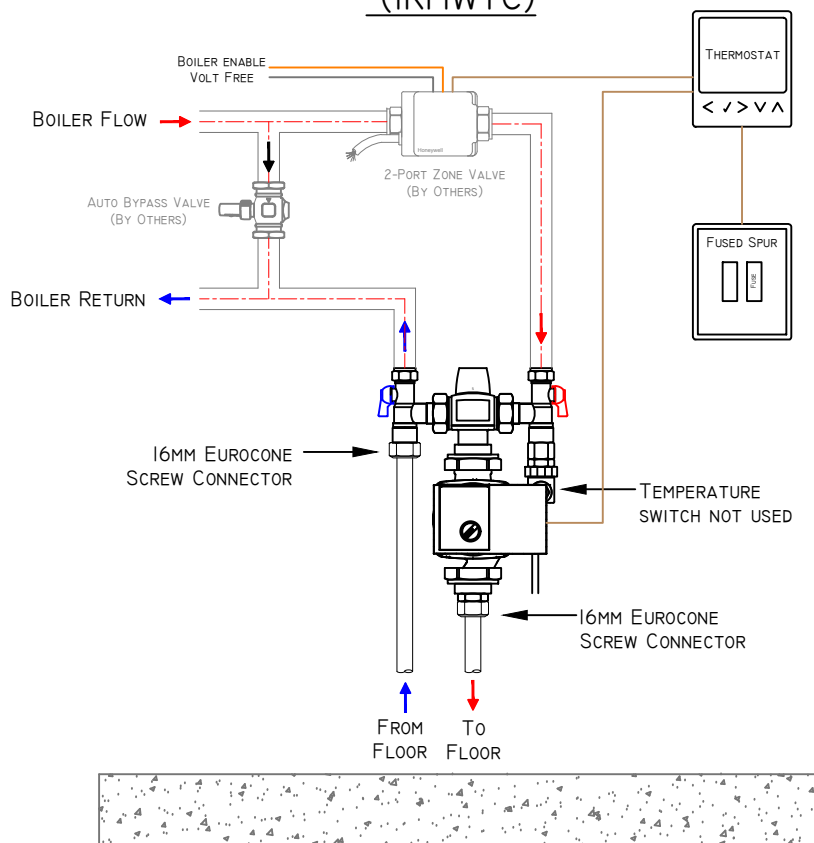

S-PLAN+ SCHEMATIC

THE NEW UNDERFLOOR HEATING SYSTEM SHOULD BE CONNECTED TO AN EXISTING S-PLAN HEATING INSTALLATION AS DETAILED IN THE BELOW DIAGRAM.

UFH SINGLE ZONE MIXING SET (IRMWTC)

UFH WIRING DIAGRAM

SINGLE ZONE - WIRED THERMOSTAT

THIS EQUIPMENT SHOULD BE INSTALLED BY AN APPROPRIATELY QUALIFIED/REGISTERED ELECTRICIAN. FULLY READ THE INSTRUCTIONS FOR PROPER WIRING BEFORE APPLYING POWER. THE WARRANTY DOES NOT COVER DAMAGE FROM IMPROPER WIRING OR INSTALLATION.