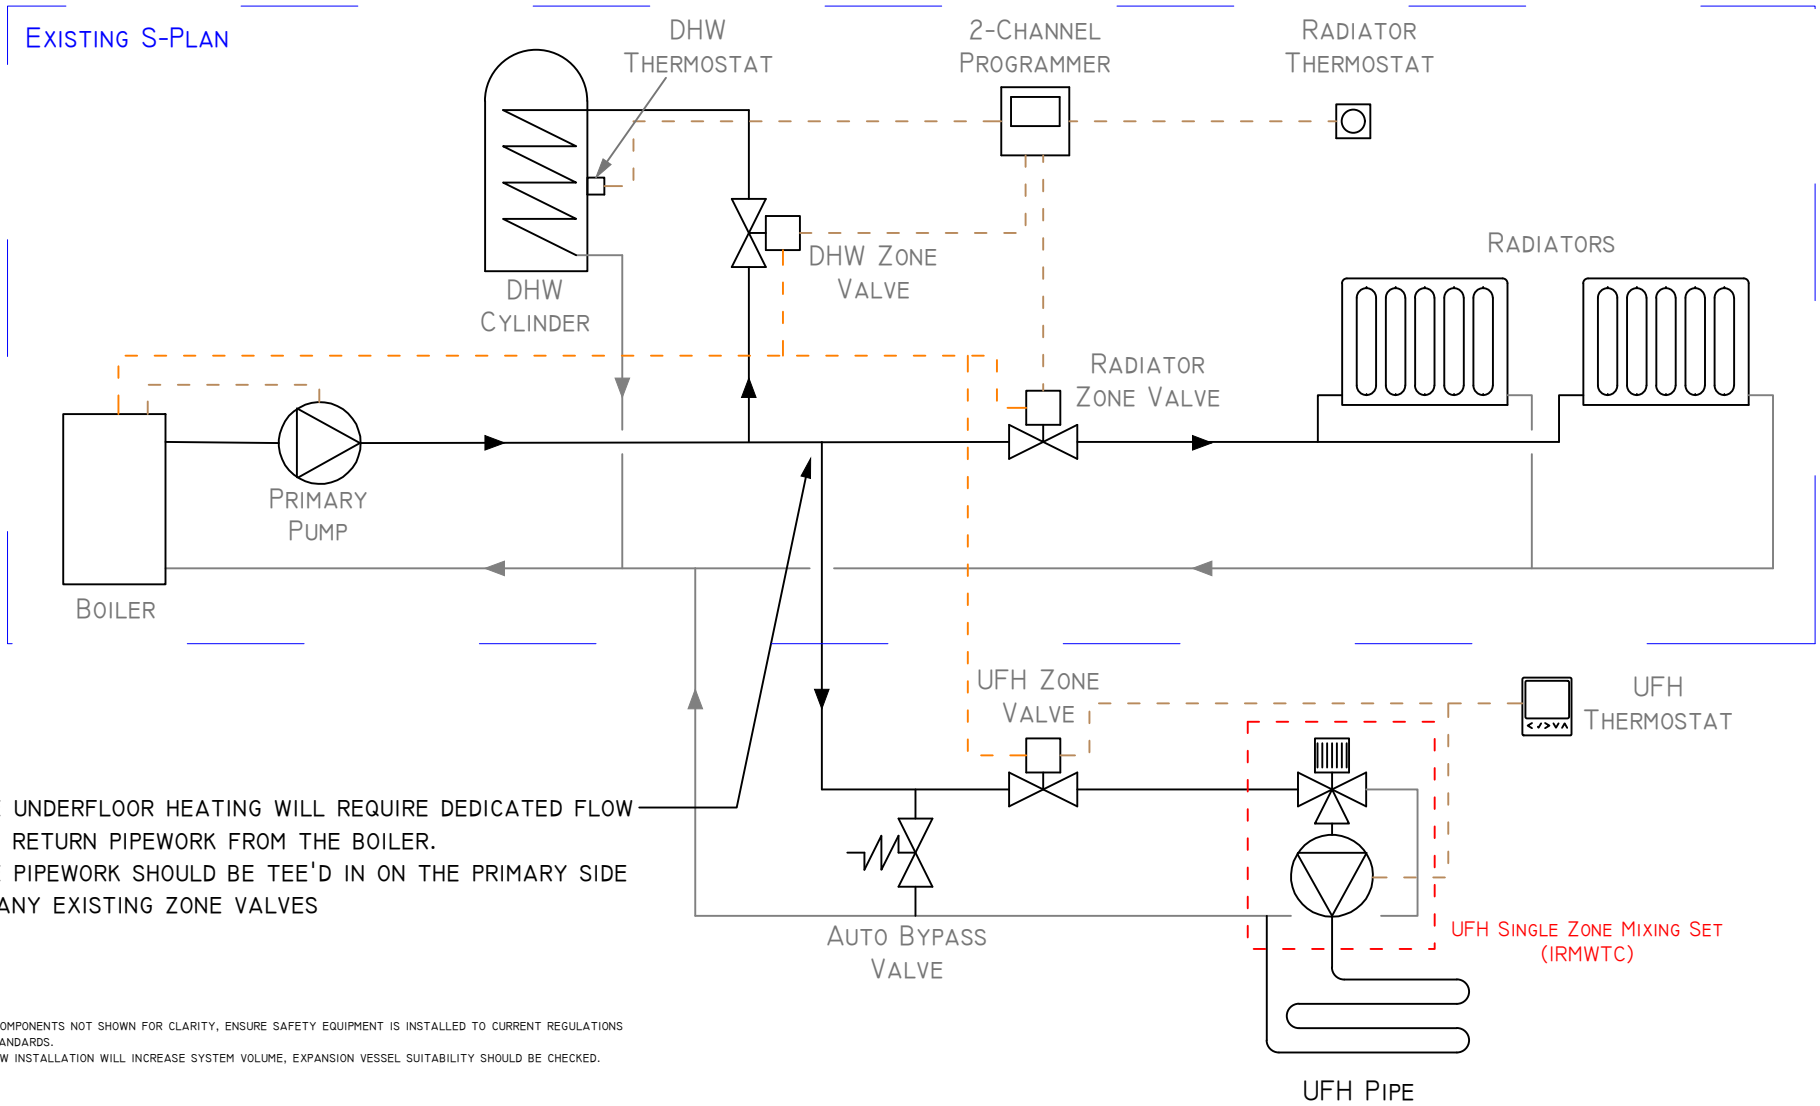

S-PLAN+ SCHEMATIC

THE NEW UNDERFLOOR HEATING SYSTEM SHOULD BE CONNECTED TO AN EXISTING S-PLAN HEATING INSTALLATION AS DETAILED IN THE BELOW DIAGRAM.

UFH SINGLE ZONE MIXING SET (IRMWTC)

UFH WIRING DIAGRAM

SINGLE ZONE - WIRED THERMOSTAT

THIS EQUIPMENT SHOULD BE INSTALLED BY AN APPROPRIATELY QUALIFIED/REGISTERED ELECTRICIAN. FULLY READ THE INSTRUCTIONS FOR PROPER WIRING BEFORE APPLYING POWER. THE WARRANTY DOES NOT COVER DAMAGE FROM IMPROPER WIRING OR INSTALLATION.