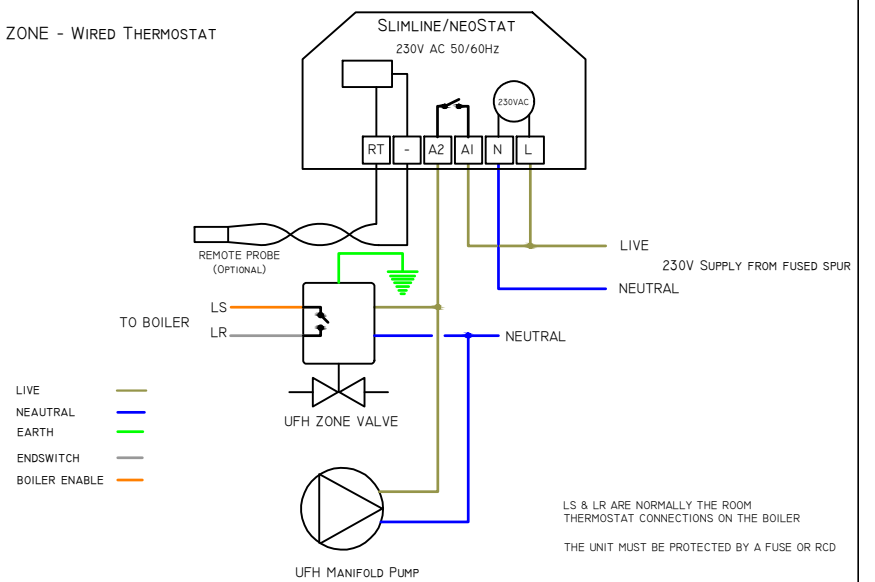

S-PLAN+ SCHEMATIC

THE NEW UNDERFLOOR HEATING SYSTEM SHOULD BE CONNECTED TO AN EXISTING S-PLAN HEATING INSTALLATION AS DETAILED IN THE BELOW DIAGRAM.

UFH SINGLE ZONE MIXING SET (IRMWTC)

UFH WIRING DIAGRAM

SINGLE ZONE - WIRED THERMOSTAT

THIS EQUIPMENT SHOULD BE INSTALLED BY AN APPROPRIATELY QUALIFIED/REGISTERED ELECTRICIAN. FULLY READ THE INSTRUCTIONS FOR PROPER WIRING BEFORE APPLYING POWER. THE WARRANTY DOES NOT COVER DAMAGE FROM IMPROPER WIRING OR INSTALLATION.