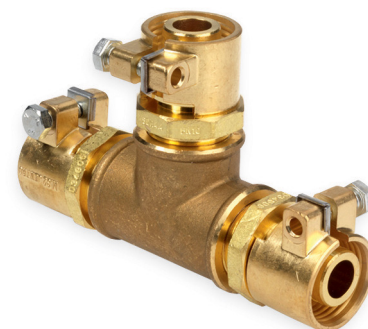

Microflex PE-X TEE-Connection for PN6 Heating Pipe

Description	Code	Quantity	Price / Unit
Microflex PEX Tee-Connector 25 x 25 x 25mm	MJ13025/23	1	£101.07
Microflex PEX Tee-Connector 32 x 32 x 32mm	MJ13032/29	1	£101.07
Microflex PEX Tee-Connector 40 x 32 x 40mm	MJ1304032/37	1	POA
Microflex PEX Tee-Connector, 40 x 40 x 40mm	MJ13040/37	1	£162.70
Microflex PEX Tee-Connector, 50 x 40 x 50mm	MJ1305040/46	1	£203.91
Microflex PEX Tee-Connector, 50 x 50 x 50mm	MJ13050/46	1	£204.74
Microflex PEX Tee-Connector, 63 x 50 x 63mm	MJ1306350/57	1	POA
Microflex PEX Tee-Connector, 63 x 50 x 63mm	MJ1306350/58	1	£285.81
Microflex PEX Tee-Connector, 63 x 63 x 63mm	MJ13063/58	1	POA
Microflex PEX Tee-Connector, 75 x 75 x 75mm	MJ13075/68	1	POA
Microflex PEX Tee-Connector, 90 x 90 x 90mm	MJ13090/82	1	POA
Microflex PEX Tee-Connector, 110 x 110 x 110mm	MJ130110/10	1	POA
Microflex PEX Tee-Connector, 125 x 125 x 125mm	MJ130125/114	1	POA