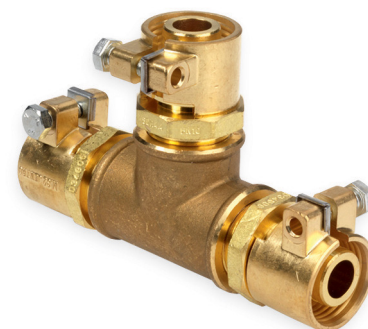

Microflex PE-X TEE-Connection for PN6 Heating Pipe

Description	Code	Quantity	Price / Unit
Microflex PEX Tee-Connector 25 x 25 x 25mm	MJ13025/23	1	£121.66
Microflex PEX Tee-Connector 32 x 32 x 32mm	MJ13032/29	1	£121.66
Microflex PEX Tee-Connector 40 x 32 x 40mm	MJ1304032/37	1	POA
Microflex PEX Tee-Connector, 40 x 40 x 40mm	MJ13040/37	1	£195.85
Microflex PEX Tee-Connector, 50 x 40 x 50mm	MJ1305040/46	1	£245.46
Microflex PEX Tee-Connector, 50 x 50 x 50mm	MJ13050/46	1	£246.45
Microflex PEX Tee-Connector, 63 x 50 x 63mm	MJ1306350/57	1	POA
Microflex PEX Tee-Connector, 63 x 50 x 63mm	MJ1306350/58	1	£344.04
Microflex PEX Tee-Connector, 63 x 63 x 63mm	MJ13063/58	1	POA
Microflex PEX Tee-Connector, 75 x 75 x 75mm	MJ13075/68	1	POA
Microflex PEX Tee-Connector, 90 x 90 x 90mm	MJ13090/82	1	POA
Microflex PEX Tee-Connector, 110 x 110 x 110mm	MJ130110/10	1	POA
Microflex PEX Tee-Connector, 125 x 125 x 125mm	MJ130125/114	1	POA