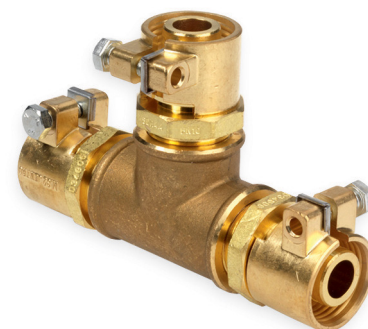

Microflex PE-X TEE-Connection for PN6 Heating Pipe

Description	Code	Quantity	Price / Unit
Microflex PEX Tee-Connector 25 x 25 x 25mm	MJ13025/23	1	£111.43
Microflex PEX Tee-Connector 32 x 32 x 32mm	MJ13032/29	1	£111.43
Microflex PEX Tee-Connector 40 x 32 x 40mm	MJ1304032/37	1	POA
Microflex PEX Tee-Connector, 40 x 40 x 40mm	MJ13040/37	1	£179.39
Microflex PEX Tee-Connector, 50 x 40 x 50mm	MJ1305040/46	1	£224.82
Microflex PEX Tee-Connector, 50 x 50 x 50mm	MJ13050/46	1	£225.73
Microflex PEX Tee-Connector, 63 x 50 x 63mm	MJ1306350/57	1	POA
Microflex PEX Tee-Connector, 63 x 50 x 63mm	MJ1306350/58	1	£315.11
Microflex PEX Tee-Connector, 63 x 63 x 63mm	MJ13063/58	1	POA
Microflex PEX Tee-Connector, 75 x 75 x 75mm	MJ13075/68	1	POA
Microflex PEX Tee-Connector, 90 x 90 x 90mm	MJ13090/82	1	POA
Microflex PEX Tee-Connector, 110 x 110 x 110mm	MJ130110/10	1	POA
Microflex PEX Tee-Connector, 125 x 125 x 125mm	MJ130125/114	1	POA