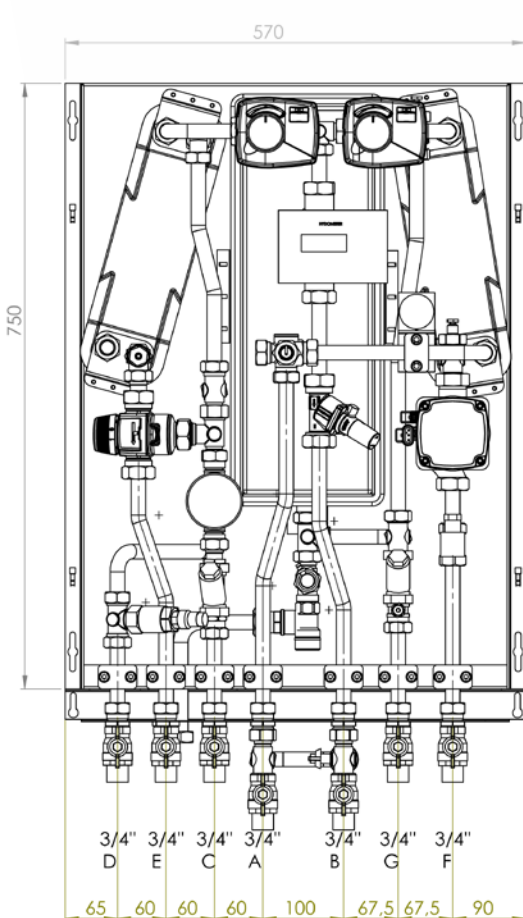

Indirect Twin HIU

- Hydronic separation between primary and secondary system
- Instantaneous Heating and DHW from plate heat exchangers
- 12l expansion vessel
- Electronic and thermostatic control of DHW –High Flow rates
- Differential pressure control as standard
- Unique DHW control allowing Legionella flush if required
- AISI 316 stainless steel heat exchanger does not require maintenance.
- AISI 316 stainless steel piping prevents any corrosion.
- Easy to install and operate.

Specification

Heat transfer capacity	5kW-65kW
Max working pressure primary	10 Bar
Max working pressure secondary(heating)	3 Bar
Min working pressure DHW	2 Bar
Max working temperature	95°C
Connections	3/4" BSP Insulated Pipe

Options

- First Fix Rail complete with Bypass
- MBUS Heat Meter
- MBUS Water Meter
- Range of Heating controllers allowing Weather Compensation, Wireless Room stat and Indoor sensors.