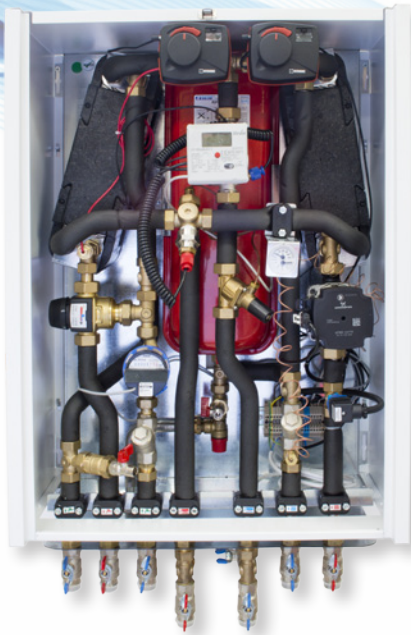

Indirect Twin HIU

- Hydronic separation between primary and secondary system
- Instantaneous Heating and DHW from plate heat exchangers
- 12l expansion vessel
- Electronic and thermostatic control of DHW –High Flow rates
- Differential pressure control as standard
- Unique DHW control allowing Legionella flush if required
- AISI 316 stainless steel heat exchanger does not require maintenance.
- AISI 316 stainless steel piping prevents any corrosion.
- Easy to install and operate.

Specification

Heat transfer capacity	5kW-65kW
Max working pressure primary	10 Bar
Max working pressure secondary(heating)	3 Bar
Min working pressure DHW	2 Bar
Max working temperature	95°C
Connections	3/4" BSP Insulated Pipe

Options

- First Fix Rail complete with Bypass
- MBUS Heat Meter
- MBUS Water Meter
- Range of Heating controllers allowing Weather Compensation, Wireless Room stat and Indoor sensors.