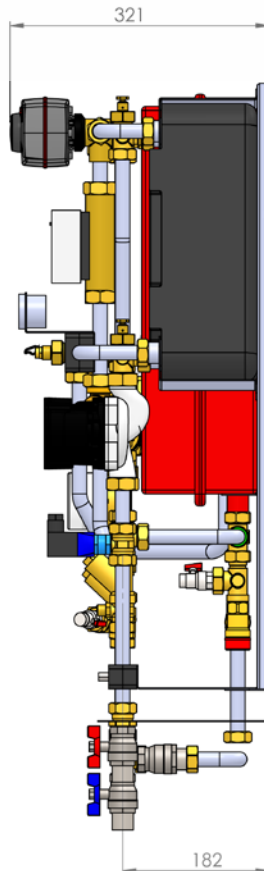

Indirect Twin HIU

- Hydronic separation between primary and secondary system
- Instantaneous Heating and DHW from plate heat exchangers
- 12l expansion vessel
- Electronic and thermostatic control of DHW –High Flow rates
- Differential pressure control as standard
- Unique DHW control allowing Legionella flush if required
- AISI 316 stainless steel heat exchanger does not require maintenance.
- AISI 316 stainless steel piping prevents any corrosion.
- Easy to install and operate.

Specification

Heat transfer capacity	5kW-65kW
Max working pressure primary	10 Bar
Max working pressure secondary(heating)	3 Bar
Min working pressure DHW	2 Bar
Max working temperature	95°C
Connections	3/4" BSP Insulated Pipe

Options

- First Fix Rail complete with Bypass
- MBUS Heat Meter
- MBUS Water Meter
- Range of Heating controllers allowing Weather Compensation, Wireless Room stat and Indoor sensors.