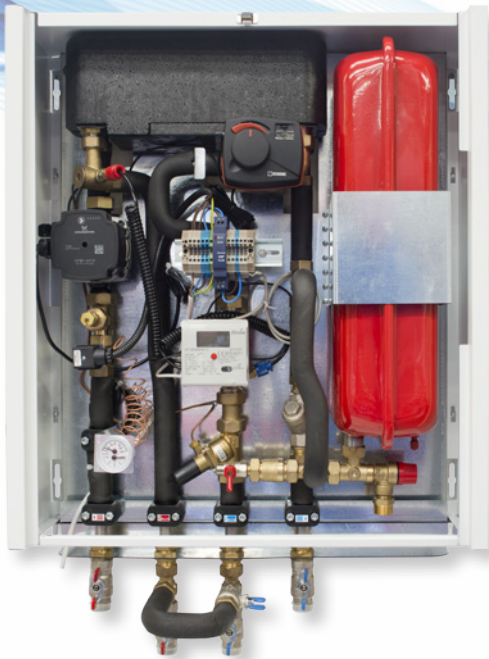

Indirect Single HIU

- Hydronic separation between primary and secondary system
- Instantaneous Heating
- 12l expansion vessel
- Range of interchangeable Controllers for Heating
- Differential pressure control as standard
- AISI 316 stainless steel heat exchanger does not require maintenance.
- AISI 316 stainless steel piping prevents any corrosion.
- Easy to install and operate.

Specification

Heat transfer capacity	5kW-65kW
Max working pressure primary	10 Bar
Max working pressure secondary(heating)	3 Bar
Min working pressure DHW	2 Bar
Max working temperature	95°C
Connections	3/4" BSP Insulated Pipe

Options

- First Fix Rail complete with Bypass
- MBUS Heat Meter
- MBUS Water Meter
- Range of Heating controllers allowing Weather Compensation, Wireless Room stat and Indoor sensors.