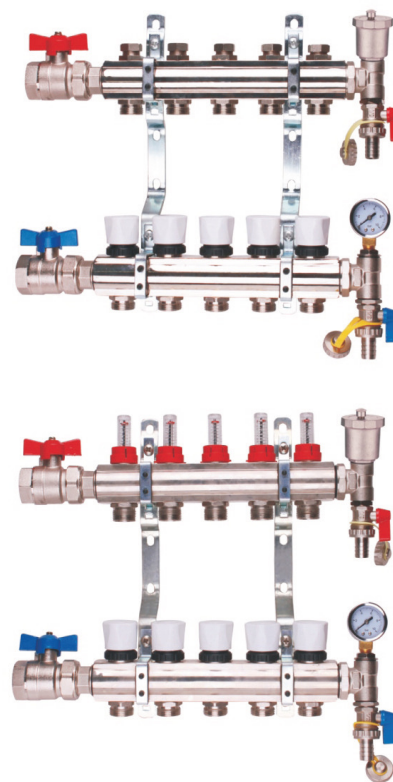

Description	Code	Quantity/Unit	Price
Luxusheat Manifolds			Each
Luxusheat 2 Port Manifold	MAN2PORT	1	£70.93
Luxusheat 3 Port Manifold	MAN3PORT	1	£83.44
Luxusheat 4 Port Manifold	MAN4PORT	1	£102.67
Luxusheat 5 Port Manifold	MAN5PORT	1	£115.62
Luxusheat 6 Port Manifold	MAN6PORT	1	£131.45
Luxusheat 7 Port Manifold	MAN7PORT	1	£149.30
Luxusheat 8 Port Manifold	MAN8PORT	1	£177.10
Luxusheat 9 Port Manifold	MAN9PORT	1	£191.15
Luxusheat 10 Port Manifold	MAN10PORT	1	£205.21
Luxusheat 11 Port Manifold	MAN11PORT	1	£219.26
Luxusheat 12 Port Manifold	MAN12PORT	1	£241.02
Luxusheat Manifolds with flow meters			
Luxusheat 2 Port Manifold Flow Meters	MAN2PORTF	1	£76.54
Luxusheat 3 Port Manifold Flow Meters	MAN3PORTF	1	£90.29
Luxusheat 4 Port Manifold Flow Meters	MAN4PORTF	1	£109.04
Luxusheat 5 Port Manifold Flow Meters	MAN5PORTF	1	£129.67
Luxusheat 6 Port Manifold Flow Meters	MAN6PORTF	1	£148.31
Luxusheat 7 Port Manifold Flow Meters	MAN7PORTF	1	£168.98
Luxusheat 8 Port Manifold Flow Meters	MAN8PORTF	1	£181.37
Luxusheat 9 Port Manifold Flow Meters	MAN9PORTF	1	£208.34
Luxusheat 10 Port Manifold Flow Meters	MAN10PORTF	1	£224.19
Luxusheat 11 Port Manifold Flow Meters	MAN11PORTF	1	£246.67
Luxusheat 12 Port Manifold Flow Meters	MAN12PORTF	1	£271.95

* Please add correct size Eurocone connectors to manifolds (2x per port e.g. 4 port = 8 Eurocones)