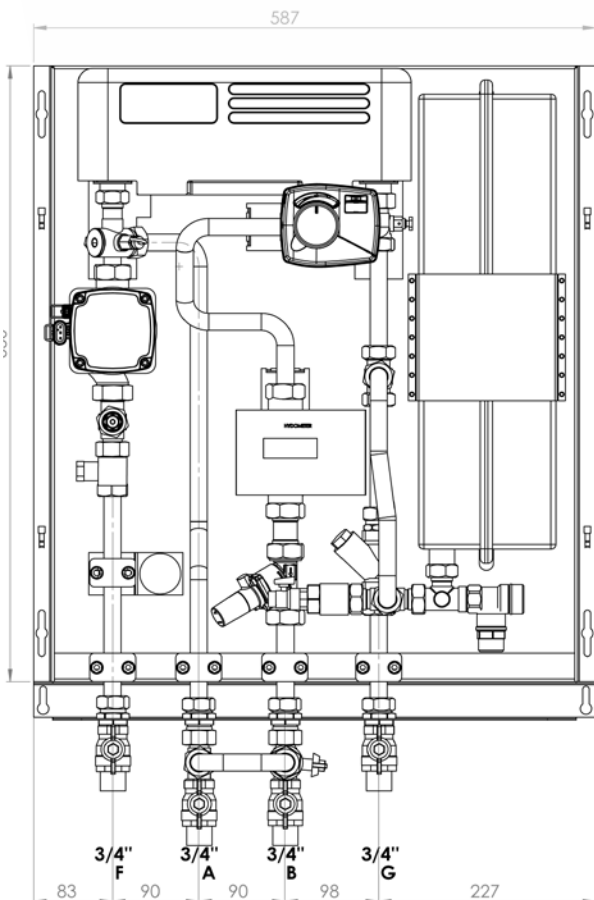

Indirect Single HIU

- Hydronic separation between primary and secondary system
- Instantaneous Heating
- 12l expansion vessel
- Range of interchangeable Controllers for Heating
- Differential pressure control as standard
- AISI 316 stainless steel heat exchanger does not require maintenance.
- AISI 316 stainless steel piping prevents any corrosion.
- Easy to install and operate.

Specification

Heat transfer capacity	5kW-65kW
Max working pressure primary	10 Bar
Max working pressure secondary(heating)	3 Bar
Min working pressure DHW	2 Bar
Max working temperature	95°C
Connections	3/4" BSP Insulated Pipe

Options

- First Fix Rail complete with Bypass
- MBUS Heat Meter
- MBUS Water Meter
- Range of Heating controllers allowing Weather Compensation, Wireless Room stat and Indoor sensors.