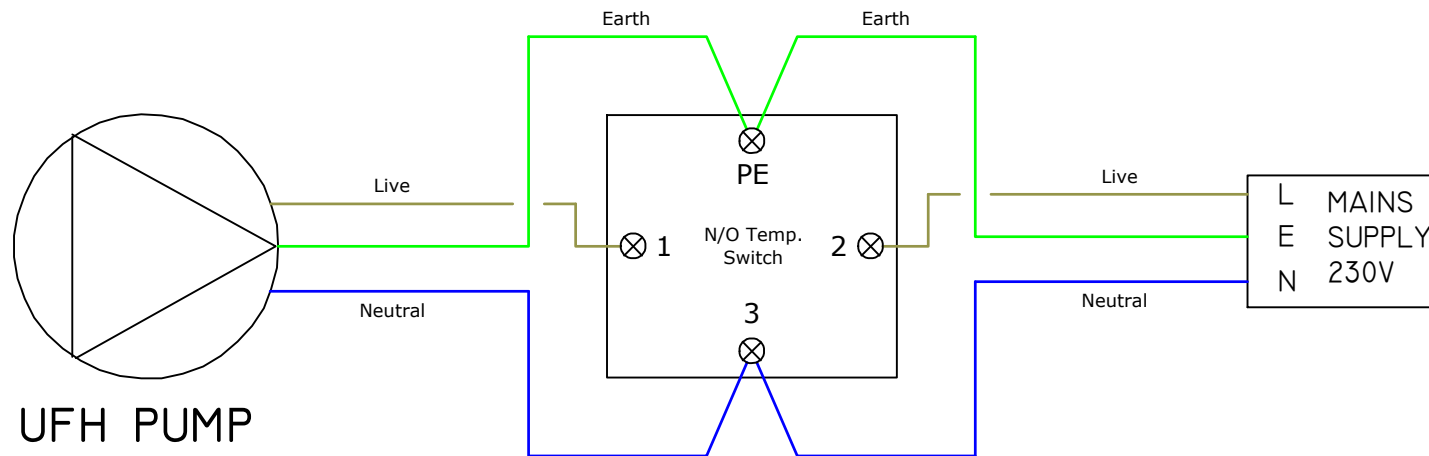

SINGLE LOOP PUMP PACK + N/O TEMPERATURE SWITCH (WITHOUT ROOM THERMOSTAT)

LIVE ———
 NEUTRAL ———
 EARTH ———

THIS EQUIPMENT SHOULD BE INSTALLED BY AN APPROPRIATELY QUALIFIED/REGISTERED ELECTRICIAN.
 FULLY READ THE INSTRUCTIONS FOR PROPER WIRING BEFORE APPLYING POWER.
 THE WARRANTY DOES NOT COVER DAMAGE FROM IMPROPER WIRING OR INSTALLATION.